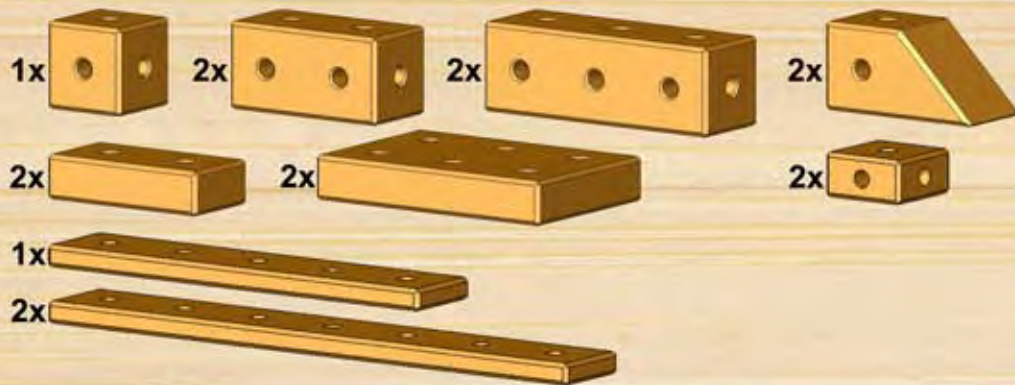

- | | | | | | | |
|----|----|----|----|----|----|-----|
| 1x | 2x | 2x | 2x | 4x | 1x | 2x |
| | | | | | | |
| 2x | 2x | 2x | 2x | 4x | 6x | 26x |
| | | | | | | |
| | | | | | | 6x |
| | | | | | | |
| | | | | | | 9x |
| | | | | | | |

401

LEVEL

3+

x 34

20 min

- 1x [Long wooden beam with 4 holes]
- 2x [Medium wooden beam with 4 holes]
- 2x [Medium wooden beam with 3 holes]
- 2x [Long wooden beam with 5 holes]
- 1x [Triangular wooden piece]
- 2x [Small square wooden connector]
- 1x [Short wooden beam with 2 holes]
- 1x [Red pin]
- 2x [Yellow pin]
- 11x [Red pin]
- 3x [Green pin]
- 1x [Green pin]
- 4x [Blue and red wheel]
- 1x [Yellow axle]