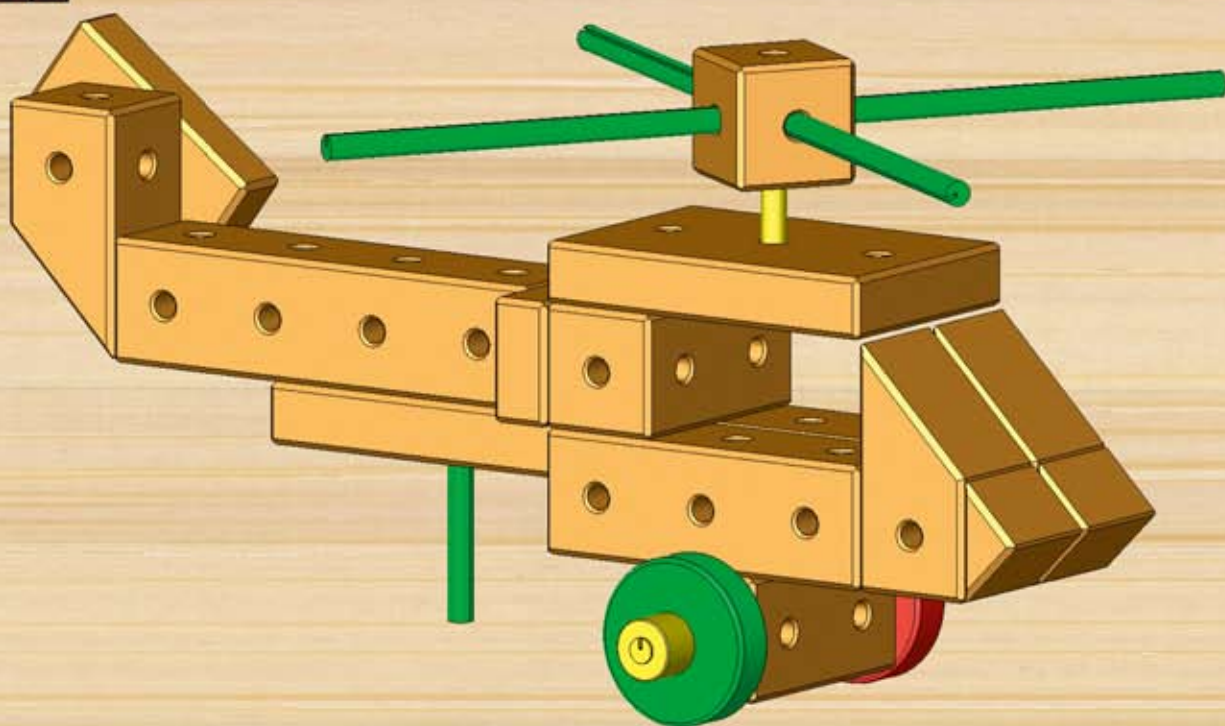

305

LEVEL

3+

x 46

30 min

- 1x [Square block]
- 2x [Horizontal beam with 4 holes]
- 2x [Horizontal beam with 4 holes]
- 1x [Horizontal beam with 4 holes]
- 3x [Right-angled triangle]
- 2x [Small right-angled triangle]
- 19x [Red pin]
- 3x [Yellow axle]
- 1x [Green axle]
- 2x [Green wheel]
- 2x [Yellow axle]
- 4x [Green axle]