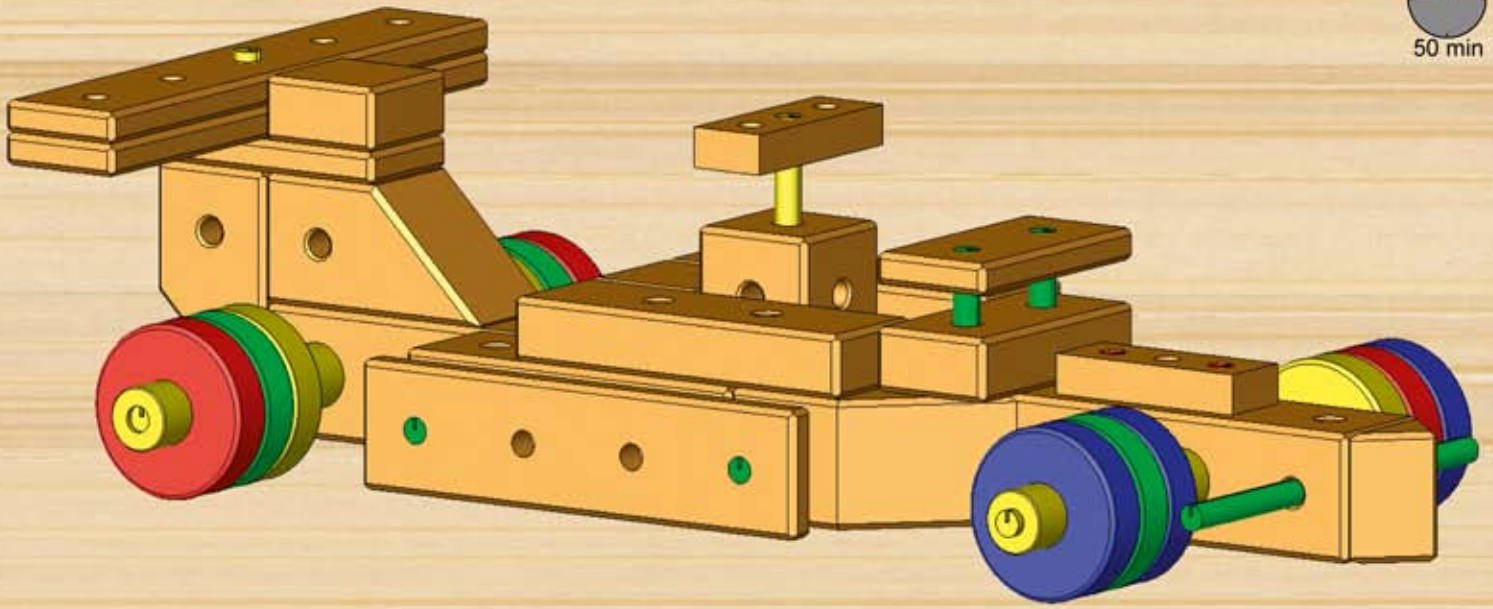

405

LEVEL

3+

x 97

50 min

1x		1x		2x		2x		14x		24x	
2x		1x		2x		4x		8x		7x	
2x		1x		1x		2x		2x		2x	
2x						2x		2x		4x	
2x										12x