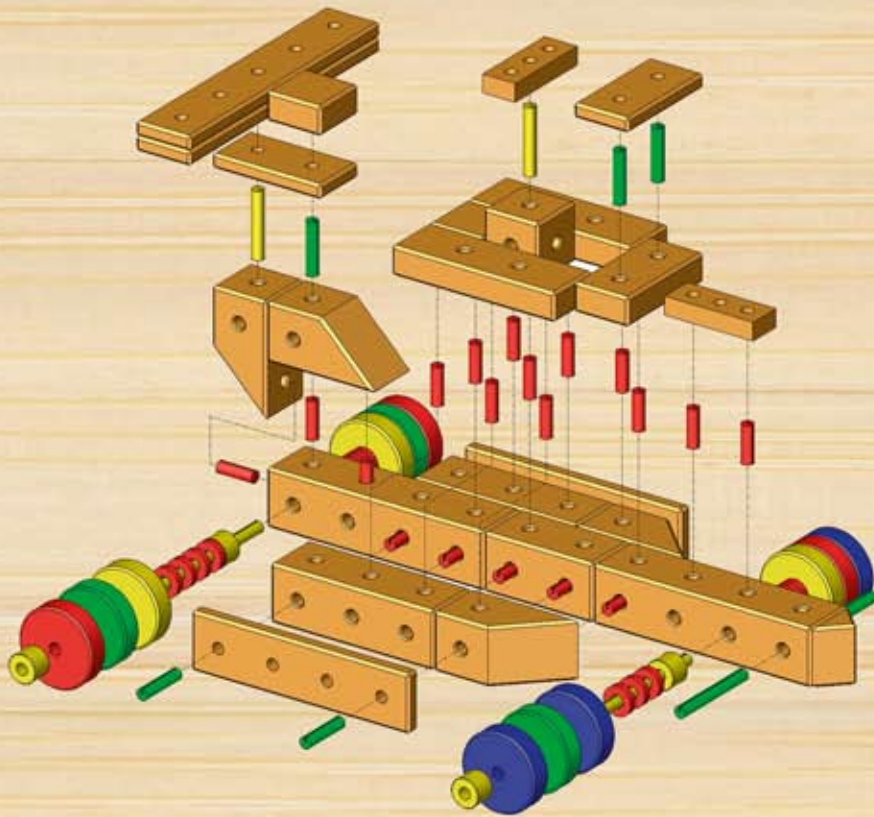

405

LEVEL

3+

x 97

50 min

1x		1x		2x		2x		14x		24x	
2x		1x		2x		4x		8x		7x	
2x		1x		1x		2x		2x		2x	
2x						2x		2x		4x	
2x										12x